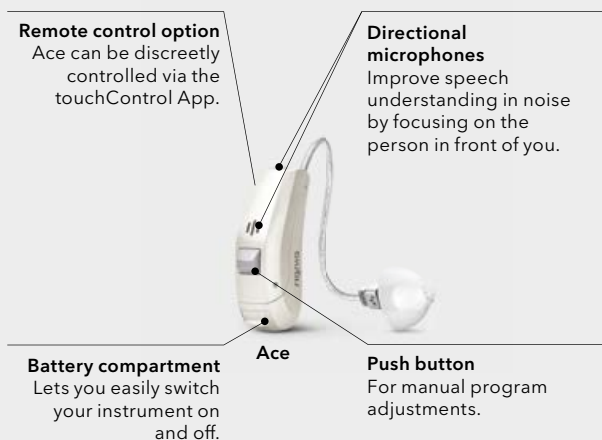

Ace hearing instruments:

Discreetly sophisticated.

Good things come in small packages. And Ace hearing aids are no exception. Ultra-discreet and packed with features, they're IP67-rated to resist moisture, sweat, dust and dirt for greater reliability.

Ace at a glance: