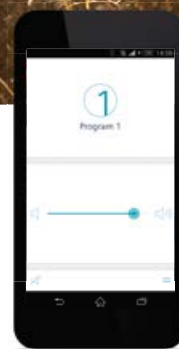

touchControl App