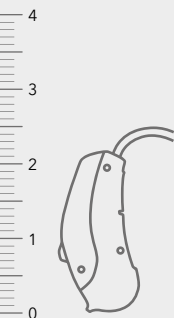

Ace at a glance:

The new Ace

Actual size in cm

Ace's range of natural colors are designed to match a variety of hair and skin tones.

Enjoy life's true sound.

A noisy bar, a railway station or a street café. Anywhere where there's a high level of ambient noise, communicating with people calls for concentration and effort. Straining to hear voices in difficult situations can, by the end of a long day, be exhausting. It's a situation that even people with normal hearing are familiar with.