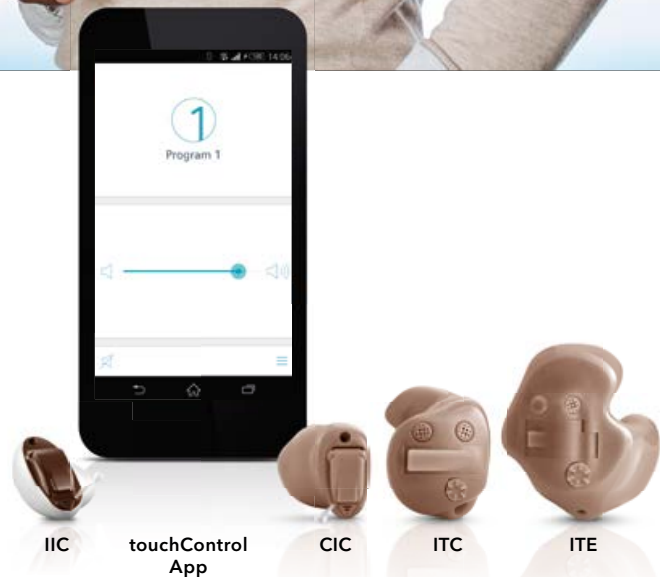

signia

Life sounds brilliant.

Hear the colors of sound.

The new Insignia hearing instruments.
The ease of listening.

Hearing
Systems

SIEMENS

signia.to/insio

The new Insignia.

**Custom-made, unnoticeable,
effortless.**

Tailor-made for the anatomy of your ear and your hearing loss, Insignia™ is almost unnoticeable and, thanks to the touchControl App™, extremely discreet. And despite its tiny size, it's packed with functionality that delivers effortless hearing across the entire Insignia family.

The Insio family:

Ultra-discreet, superbly effortless.

Tiny in size, tailor-made for a precise, comfortable fit, and available in a range of styles, the new Insio delivers the natural ease of listening.