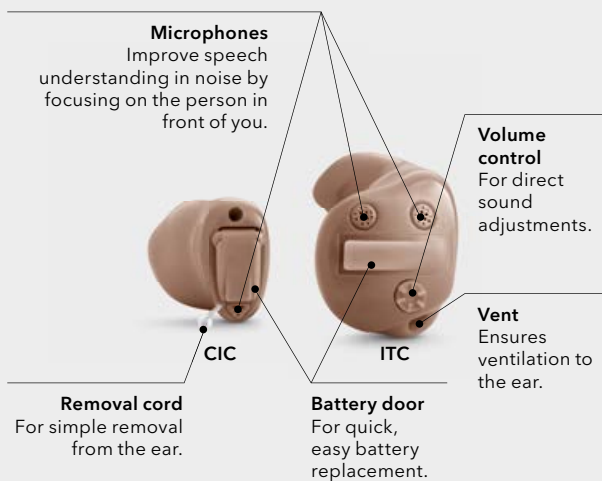

The Insio family:

Ultra-discreet, superbly effortless.

Tiny in size, tailor-made for a precise, comfortable fit, and available in a range of styles, the new Insio delivers the natural ease of listening.

Insio at a glance:

The new Insio
Actual size in cm